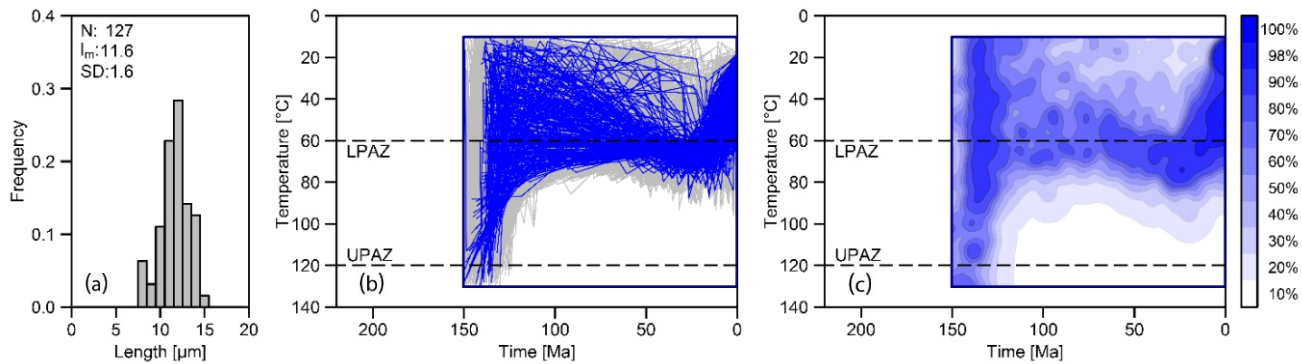

ULG26

Crystalline rocks of the basement spur at the western edge of the southwestern Tian Shan

ULG66

ULG64

ULG61