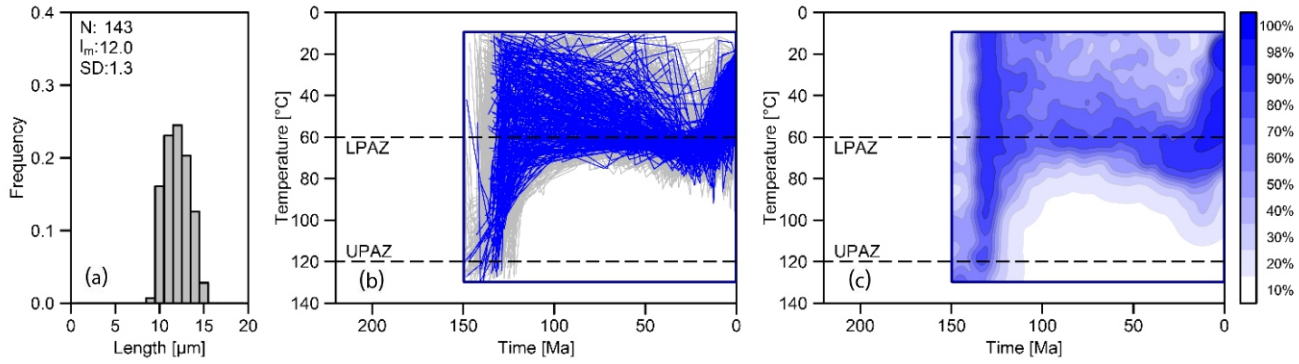

ULG26

Crystalline rocks of the basement spur at the western edge of the southwestern Tian Shan

ULG66

ULG64

ULG61