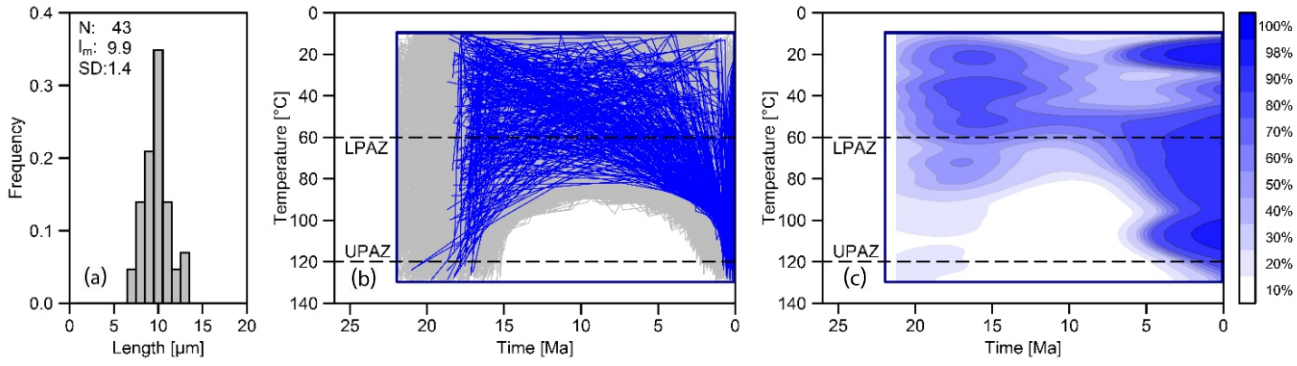

### ULG26

Crystalline rocks of the basement spur at the western edge of the southwestern Tian Shan