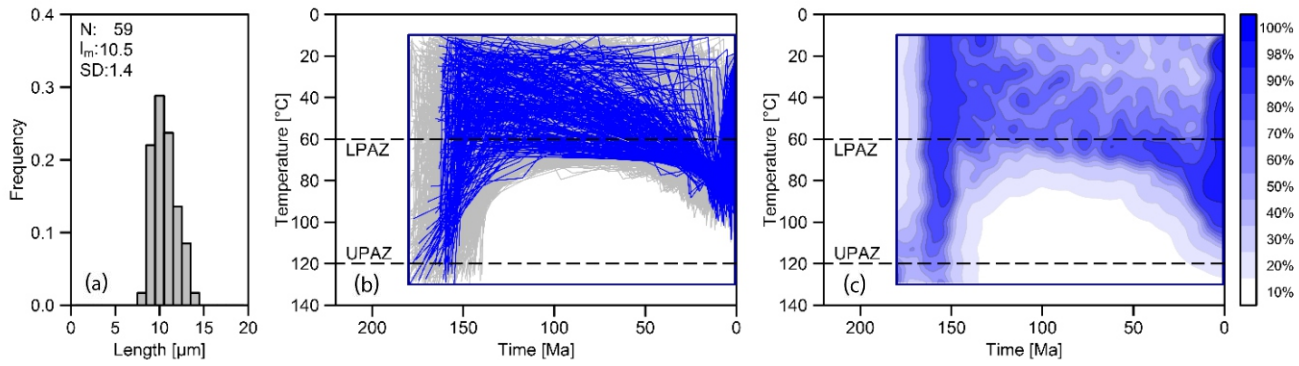

ULG66

ULG64